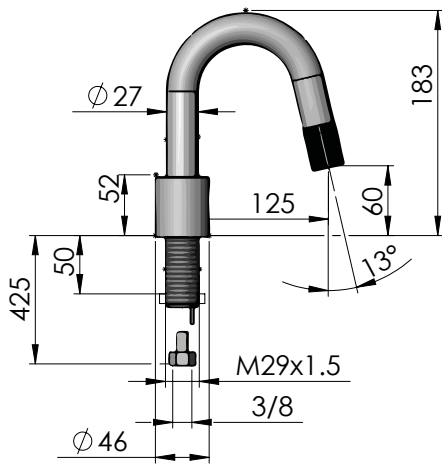

WASHBASIN PILLAR TAP DESIGN LINE IR-SENSOR

Swiss Eco Tap[®]
the acqua saver

FEATURES

- ♦ Infrared sensor technology
- ♦ 125 mm projection
- ♦ Fixed spout
- ♦ Automatic shut-off after pre-set time is reached
- ♦ Adjustable sensor detection range
- ♦ Battery or plug-in power supply operated
- ♦ 4 x AA 1.5 V Lithium batteries required
- ♦ Connection only to cold water pipe (energy saving 100%) or mixed water pipe
- ♦ Tmax 25 °C (security against legionella)
- ♦ Temperature resistance: 80 °C
- ♦ Batteries not included

Article-No.	Nozzle	Flow rate l/min at 3 bars	Water saving	Energy saving
A59890-001-xxx	EcoJet	0.65	93%	100%
A59890-101-xxx	EcoTwist	1.30	86%	100%
A59890-201-xxx	EcoPearl	1.80	80%	100%
A59890-401-xxx	EcoRegular	4.90	60%	100%