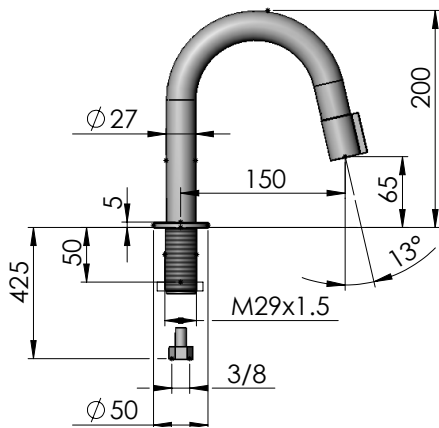

WASHBASIN PILLAR TAP DESIGN LINE

Swiss Eco Tap[®]
the acqua saver

FEATURES

- ◆ 150 mm projection
- ◆ Fixed spout
- ◆ Operation by quarter turn ceramic valve, turning-handle
- ◆ Connection only to cold water pipe (energy saving 100%) or mixed water pipe
- ◆ Tmax 25 °C (security against legionella)
- ◆ Temperature resistance: 80 °C

Article-No.	Nozzle	Flow rate l/min at 3 bars	Water saving	Energy saving
A59794-001-xxx	EcoJet	0.65	93%	100%
A59794-101-xxx	EcoTwist	1.30	86%	100%
A59794-201-xxx	EcoPearl	1.80	80%	100%
A59794-401-xxx	EcoRegular	4.90	60%	100%